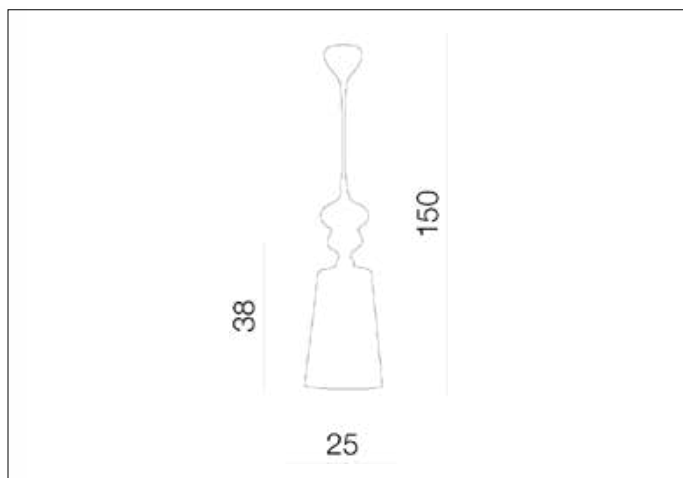

**AZzardo**<sup>®</sup>  
LIGHTING

BAROCO 1 SILVER PENDANT  
AZ0307, EAN 5901238403074

## Dimensions height / width / length [cm] Product Specifications

Product	150 x 25 x N/A
Mounting inlet:	N/A x N/A x N/A
Ceiling base:	12 x 16 x N/A
Shades	24,3 x 26 x N/A

Line	DECORATIVE
Type	Pendant
Type of track	N/A
Colour	Silver
Material	Metal / Fabric
Light source	1
Type of socket	E27
Lumens	N/A
Kelvins	N/A
Beam angle	N/A
Dimmable	N/A
CCT	N/A
RGB	N/A
RA	N/A
App remote control	N/A
Remote control	N/A
Voltage	230V
Power	max LED 15W
Switch location	N/A
Protection class	IP20
Tilt	N/A
Rotation	N/A

## Shipping info height / width / length [cm]

BOX 1:	28 x 27 x 50
BOX 2:	N/A x N/A x N/A
BOX 3:	N/A x N/A x N/A
Net weight [kg]	1,9
Gross weight [kg]	2,1