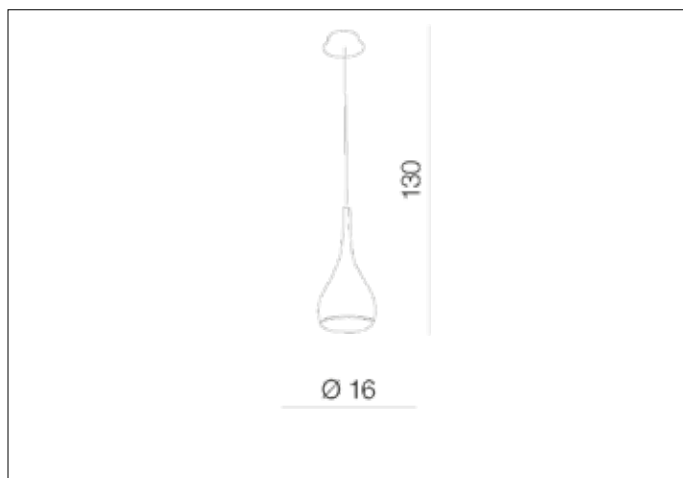

AZzardo[®]
LIGHTING

SPELL WHITE

AZ0287, EAN 5901238402879

Dimensions height / width / length [cm] Product Specifications

| | |
|-----------------|-----------------|
| Product | 130 x 16 x N/A |
| Mounting inlet: | N/A x N/A x N/A |
| Ceiling base: | 2,5 x 10 x N/A |
| Shades | 34 x 16 x N/A |

| | |
|--------------------|----------------|
| Line | DECORATIVE |
| Type | Pendant |
| Type of track | N/A |
| Colour | White |
| Material | Metal / Chrome |
| Light source | 1 |
| Type of socket | E27 |
| Lumens | N/A |
| Kelvins | N/A |
| Beam angle | N/A |
| Dimmable | N/A |
| CCT | N/A |
| RGB | N/A |
| RA | N/A |
| App remote control | N/A |
| Remote control | N/A |
| Voltage | 230V |
| Power | max LED 60W |
| Switch location | N/A |
| Protection class | IP20 |
| Tilt | N/A |
| Rotation | N/A |

Shipping info height / width / length [cm]

| | |
|-------------------|-----------------|
| BOX 1: | 42 x 22 x 22 |
| BOX 2: | N/A x N/A x N/A |
| BOX 3: | N/A x N/A x N/A |
| Net weight [kg] | 1 |
| Gross weight [kg] | 1,2 |