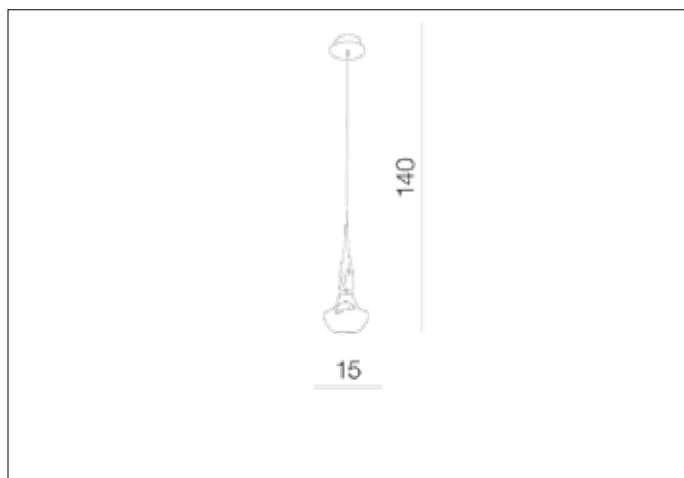

AZzardo[®]
LIGHTING

TASOS 1 WHITE
AZ0260, EAN 5901238402602

Dimensions height / width / length [cm] Product Specifications

Product	140 x 15 x N/A
Mounting inlet:	N/A x N/A x N/A
Ceiling base:	3 x 13 x N/A
Shades	13 ~ 29 x 15 ~ 5 x N/A

Line	DECORATIVE
Type	Pendant
Type of track	N/A
Colour	White
Material	Glass / Metal
Light source	1
Type of socket	E14
Lumens	N/A
Kelvins	N/A
Beam angle	N/A
Dimmable	N/A
CCT	N/A
RGB	N/A
RA	N/A
App remote control	N/A
Remote control	N/A
Voltage	230V
Power	max LED 25W
Switch location	N/A
Protection class	IP20
Tilt	N/A
Rotation	N/A

Shipping info height / width / length [cm]

BOX 1:	21 x 31 x 45
BOX 2:	N/A x N/A x N/A
BOX 3:	N/A x N/A x N/A
Net weight [kg]	1,3
Gross weight [kg]	1,5

Energy efficiency

N/A

Azzardo Sp. z o.o.
ul. Strzeszyńska 33 60-479 Poznań,
NIP: 929-185-75-07