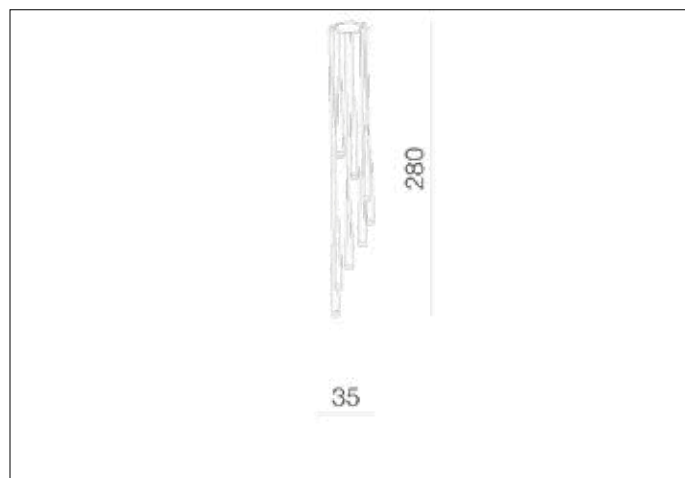

AZzardo[®]
LIGHTING

STYLO 8 CHROM
AZ0257, EAN 5901238402572

Dimensions height / width / length [cm] Product Specifications

Product	280 x 35 x N/A
Mounting inlet:	N/A x N/A x N/A
Ceiling base:	5 x 30 x N/A
Shades	62 x 5 x N/A

Line	DECORATIVE
Type	Pendant
Type of track	N/A
Colour	Chrome
Material	Metal / Glass
Light source	8
Type of socket	G9
Lumens	N/A
Kelvins	N/A
Beam angle	N/A
Dimmable	N/A
CCT	N/A
RGB	N/A
RA	N/A
App remote control	N/A
Remote control	N/A
Voltage	230V
Power	max LED 40W
Switch location	N/A
Protection class	IP20
Tilt	N/A
Rotation	N/A

Shipping info height / width / length [cm]

BOX 1:	33 x 25 x 65
BOX 2:	N/A x N/A x N/A
BOX 3:	N/A x N/A x N/A
Net weight [kg]	9,5
Gross weight [kg]	10,6

Energy efficiency

N/A

Azzardo Sp. z o.o.
ul. Strzeszyńska 33 60-479 Poznań,
NIP: 929-185-75-07