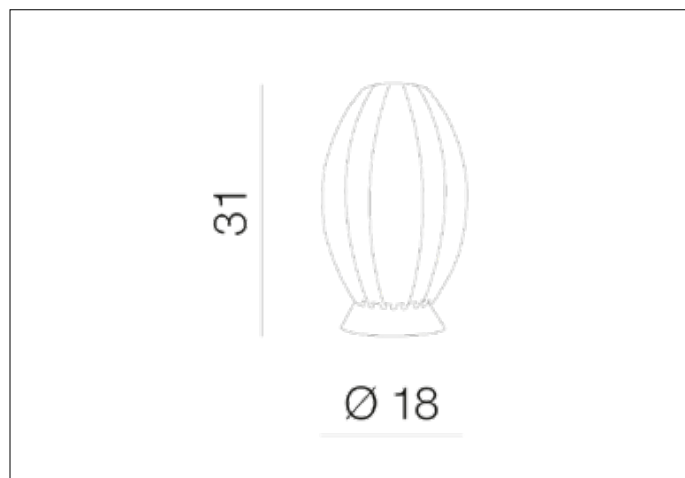

AZzardo[®]
LIGHTING

ELBA TABLE
AZ0193, EAN 5901238401933

Dimensions height / width / length [cm] Product Specifications

Product	31 x 18 x N/A
Mounting inlet:	N/A x N/A x N/A
Ceiling base:	N/A x N/A x N/A
Shades	27 x 18 x N/A

Line	DECORATIVE
Type	Table
Type of track	N/A
Colour	Black / White
Material	Acryl / Metal / Glass
Light source	1
Type of socket	E27
Lumens	N/A
Kelvins	N/A
Beam angle	N/A
Dimmable	N/A
CCT	N/A
RGB	N/A
RA	N/A
App remote control	N/A
Remote control	N/A
Voltage	230V
Power	max LED 40W
Switch location	On the wire
Protection class	IP20
Tilt	N/A
Rotation	N/A

Shipping info height / width / length [cm]

BOX 1:	25 x 24 x 37
BOX 2:	N/A x N/A x N/A
BOX 3:	N/A x N/A x N/A
Net weight [kg]	1,9
Gross weight [kg]	2,1

Energy efficiency

Azzardo Sp. z o.o.
ul. Strzeszyńska 33 60-479 Poznań,
NIP: 929-185-75-07