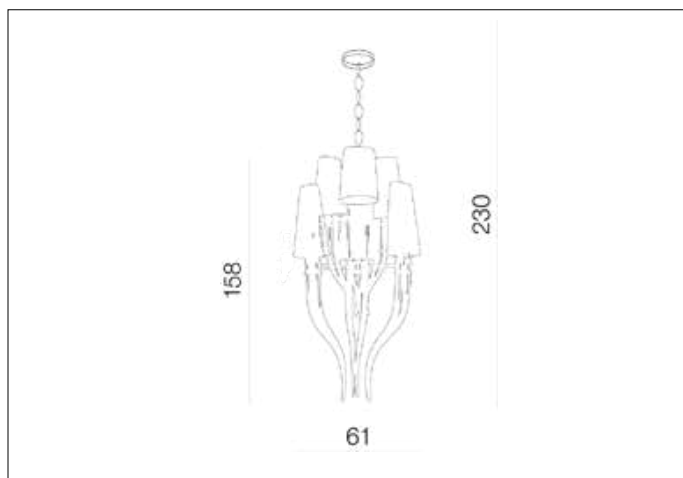

AZzardo[®]
LIGHTING

DIABLO 3+3 WHITE
AZO173, EAN 5901238401735

Dimensions height / width / length [cm] Product Specifications

| | |
|-----------------|--------------------|
| Product | 230 x 61 x N/A |
| Mounting inlet: | N/A x N/A x N/A |
| Ceiling base: | 3 x 12 x N/A |
| Shades | 35 ~ 158 x 26 x 18 |

| | |
|--------------------|----------------|
| Line | DECORATIVE |
| Type | Pendant |
| Type of track | N/A |
| Colour | White / Chrome |
| Material | Metal / Fabric |
| Light source | 12 |
| Type of socket | E14 |
| Lumens | N/A |
| Kelvins | N/A |
| Beam angle | N/A |
| Dimmable | N/A |
| CCT | N/A |
| RGB | N/A |
| RA | N/A |
| App remote control | N/A |
| Remote control | N/A |
| Voltage | 230V |
| Power | max LED 11W |
| Switch location | N/A |
| Protection class | IP20 |
| Tilt | N/A |
| Rotation | N/A |

Shipping info height / width / length [cm]

| | |
|-------------------|-----------------|
| BOX 1: | 103 x 63 x 72 |
| BOX 2: | N/A x N/A x N/A |
| BOX 3: | N/A x N/A x N/A |
| Net weight [kg] | 13,6 |
| Gross weight [kg] | 21 |