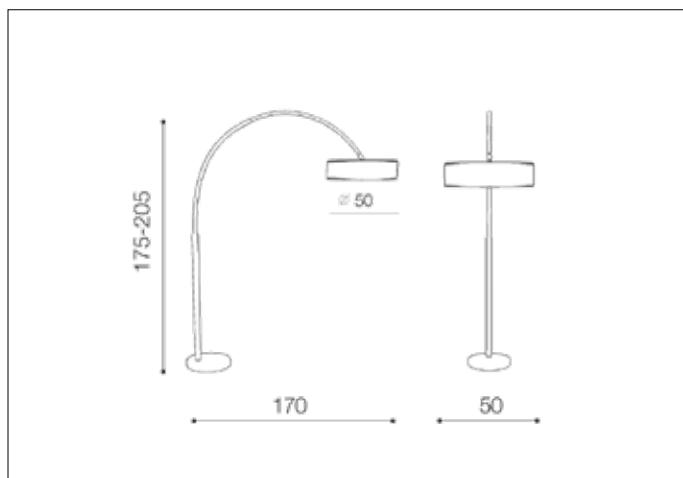

AZzardo[®]
LIGHTING

ARUBA

AZ0169, EAN 5901238401698

Dimensions height / width / length

[cm] Product	175 ~ 205 x 50
Mounting inlet:	N/A x N/A x N/A
Ceiling base:	N/A x N/A x N/A x 170
Shades	12 x 50 x N/A

Product Specifications

Line	DECORATIVE
Type	Floor
Type of track	N/A
Colour	Black
Material	Metal / Marble / Fabric / PC
Light source	3
Type of socket	E27
Lumens	N/A
Kelvins	N/A
Beam angle	N/A
Dimmable	N/A
CCT	N/A
RGB	N/A
RA	N/A
App remote control	N/A
Remote control	N/A
Voltage	230V
Power	max LED 60W
Switch location	On the wire
Protection class	IP20
Tilt	90°
Rotation	N/A

Shipping info height / width / length [cm]

BOX 1:	13 x 122 x 28
BOX 2:	17 x 54 x 54
BOX 3:	11 x 43 x 43
Net weight [kg]	19
Gross weight [kg]	21

Energy efficiency

Azzardo Sp. z o.o.
ul. Strzeszyńska 33 60-479 Poznań,
NIP: 929-185-75-07