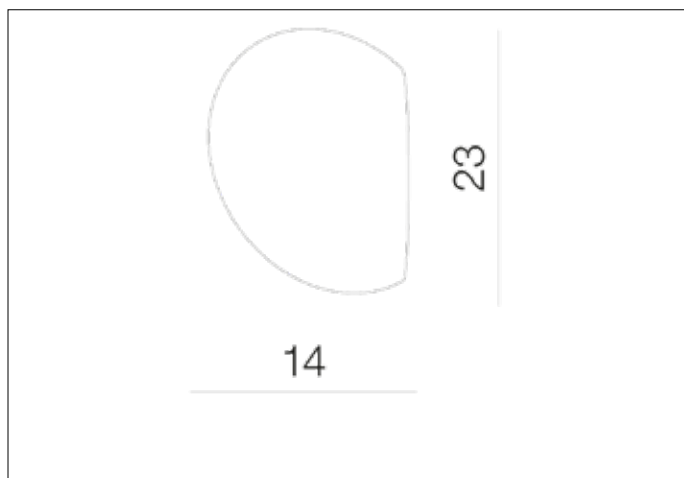

AZzardo[®]
 LIGHTING

 LOTUS WHITE
 AZ0151, EAN 5901238401513

Dimensions height / width / length [cm] **Product Specifications**

Product	23 x 14 x 12
Mounting inlet:	N/A x N/A x N/A
Ceiling base:	N/A x N/A x N/A
Shades	N/A x N/A x N/A

Line	DECORATIVE
Type	Wall
Type of track	N/A
Colour	White
Material	Glass / Metal
Light source	1
Type of socket	E14
Lumens	N/A
Kelvins	N/A
Beam angle	N/A
Dimmable	N/A
CCT	N/A
RGB	N/A
RA	N/A
App remote control	N/A
Remote control	N/A
Voltage	230V
Power	max LED 50W
Switch location	N/A
Protection class	IP20
Tilt	N/A
Rotation	N/A

Shipping info height / width / length [cm]

BOX 1:	19 x 34 x 21
BOX 2:	N/A x N/A x N/A
BOX 3:	N/A x N/A x N/A
Net weight [kg]	0,7
Gross weight [kg]	0,8

Energy efficiency

N/A

 Azzardo Sp. z o.o.
 ul. Strzeszyńska 33 60-479 Poznań,
 NIP: 929-185-75-07