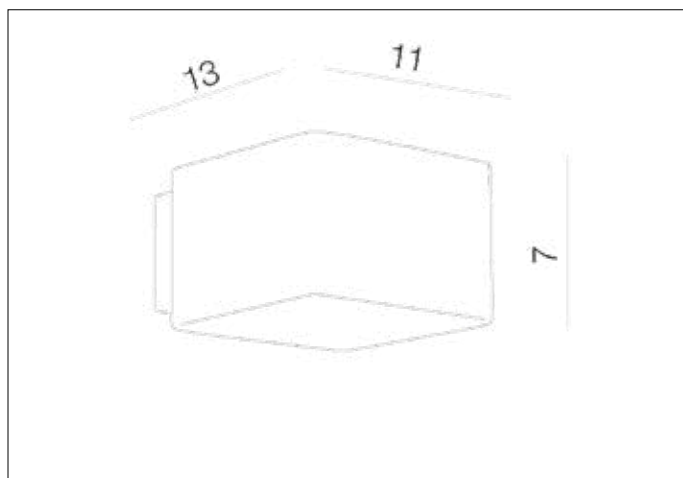

## Dimensions height / width / length [cm] Product Specifications

Product	7 x 11 x 13
Mounting inlet:	N/A x N/A x N/A
Ceiling base:	N/A x N/A x N/A
Shades	N/A x N/A x N/A

Line	DECORATIVE
Type	Wall
Type of track	N/A
Colour	Black
Material	Glass / Metal
Light source	1
Type of socket	G9
Lumens	N/A
Kelvins	N/A
Beam angle	N/A
Dimmable	N/A
CCT	N/A
RGB	N/A
RA	N/A
App remote control	N/A
Remote control	N/A
Voltage	230V
Power	max LED 40W
Switch location	N/A
Protection class	IP20
Tilt	N/A
Rotation	N/A

## Shipping info height / width / length [cm]

BOX 1:	17 x 17 x 17
BOX 2:	N/A x N/A x N/A
BOX 3:	N/A x N/A x N/A
Net weight [kg]	0,5
Gross weight [kg]	0,6