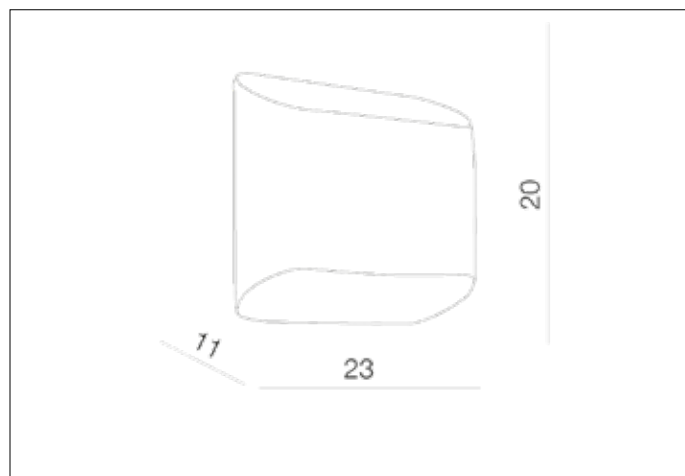

AZzardo[®]
LIGHTING

PANCAKE RED
AZ0136, EAN 5901238401360

Dimensions height / width / length [cm] Product Specifications

Product	20 x 23 x 11
Mounting inlet:	N/A x N/A x N/A
Ceiling base:	N/A x N/A x N/A
Shades	N/A x N/A x N/A

Line	DECORATIVE
Type	Wall
Type of track	N/A
Colour	Red
Material	Glass / Metal
Light source	2
Type of socket	G9
Lumens	N/A
Kelvins	N/A
Beam angle	N/A
Dimmable	N/A
CCT	N/A
RGB	N/A
RA	N/A
App remote control	N/A
Remote control	N/A
Voltage	230V
Power	max LED 40W
Switch location	N/A
Protection class	IP20
Tilt	N/A
Rotation	N/A

Shipping info height / width / length [cm]

BOX 1:	18 x 29 x 38
BOX 2:	N/A x N/A x N/A
BOX 3:	N/A x N/A x N/A
Net weight [kg]	1,6
Gross weight [kg]	1,8

Energy efficiency

Azzardo Sp. z o.o.
ul. Strzeszyńska 33 60-479 Poznań,
NIP: 929-185-75-07