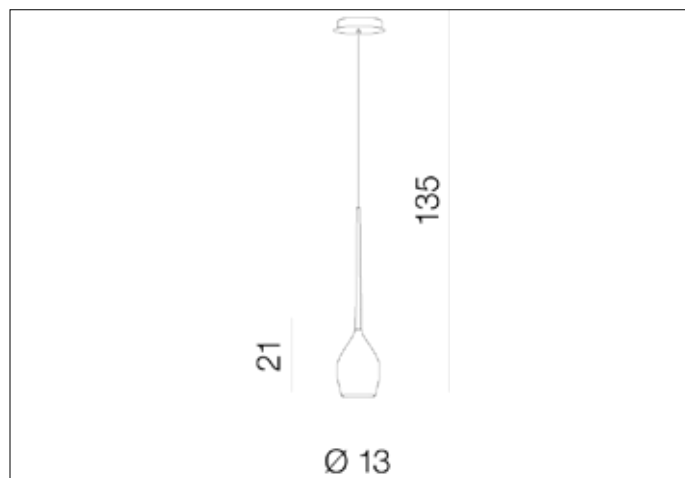

AZzardo[®]
LIGHTING

IZZA 1 BLACK
AZ0130, EAN 5901238401308

Dimensions height / width / length [cm] Product Specifications

Product	135 x 13 x 13
Mounting inlet:	N/A x N/A x N/A
Ceiling base:	3,5 x 13 x N/A
Shades	21 x 13 x N/A

Line	DECORATIVE
Type	Pendant
Type of track	N/A
Colour	Shiny Black
Material	Glass / Metal
Light source	1
Type of socket	E14
Lumens	N/A
Kelvins	N/A
Beam angle	N/A
Dimmable	N/A
CCT	N/A
RGB	N/A
RA	N/A
App remote control	N/A
Remote control	N/A
Voltage	230V
Power	max LED 50W
Switch location	N/A
Protection class	IP20
Tilt	N/A
Rotation	N/A

Shipping info height / width / length [cm]

BOX 1:	20 x 43 x 20
BOX 2:	N/A x N/A x N/A
BOX 3:	N/A x N/A x N/A
Net weight [kg]	1,8
Gross weight [kg]	2

Energy efficiency

N/A

Azzardo Sp. z o.o.
ul. Strzeszyńska 33 60-479 Poznań,
NIP: 929-185-75-07