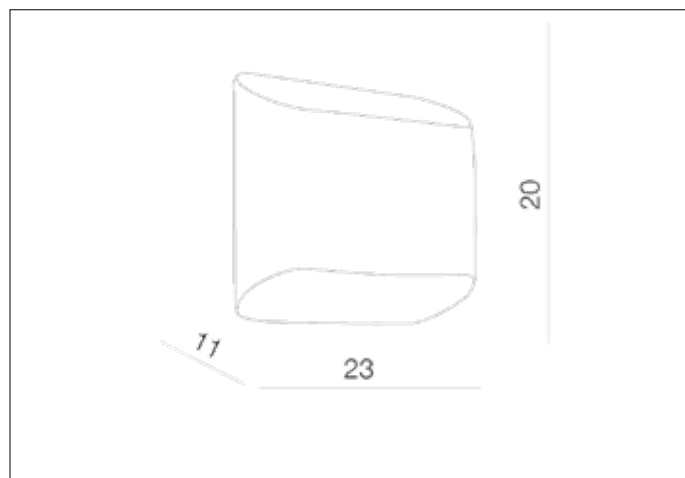

AZzardo[®]
 LIGHTING

 PANCAKE AMBER
 AZ0113, EAN 5901238401131

Dimensions height / width / length [cm] **Product Specifications**

Product	20 x 23 x 11
Mounting inlet:	N/A x N/A x N/A
Ceiling base:	N/A x N/A x N/A
Shades	N/A x N/A x N/A

Line	DECORATIVE
Type	Wall
Type of track	N/A
Colour	Amber
Material	Glass / Metal
Light source	2
Type of socket	G9
Lumens	N/A
Kelvins	N/A
Beam angle	N/A
Dimmable	N/A
CCT	N/A
RGB	N/A
RA	N/A
App remote control	N/A
Remote control	N/A
Voltage	230V
Power	max LED 40W
Switch location	N/A
Protection class	IP20
Tilt	N/A
Rotation	N/A

Shipping info height / width / length [cm]

BOX 1:	18 x 29 x 38
BOX 2:	N/A x N/A x N/A
BOX 3:	N/A x N/A x N/A
Net weight [kg]	1,6
Gross weight [kg]	1,8

Energy efficiency

N/A

 Azzardo Sp. z o.o.
 ul. Strzeszyńska 33 60-479 Poznań,
 NIP: 929-185-75-07