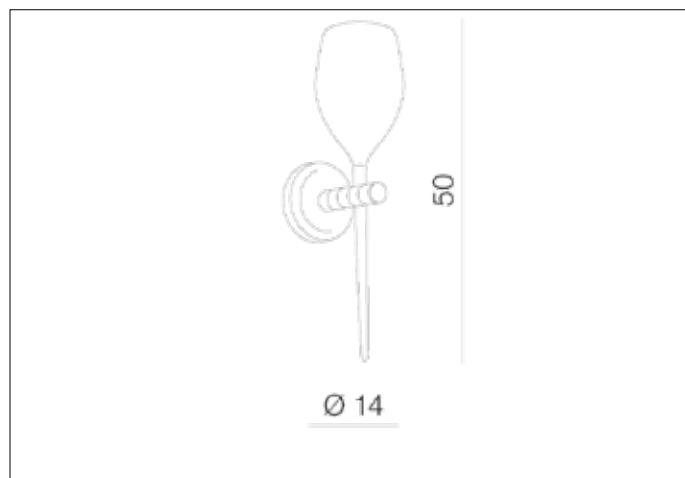

**AZzardo**<sup>®</sup>  
LIGHTING

IZZA WALL WHITE  
AZ0099, EAN 5901238400998

## Dimensions height / width / length [cm] Product Specifications

Product	50 x 14 x 20
Mounting inlet:	N/A x N/A x N/A
Ceiling base:	N/A x N/A x N/A
Shades	21 x 14 x N/A

Line	DECORATIVE
Type	Wall
Type of track	N/A
Colour	Shiny White
Material	Glass / Metal
Light source	1
Type of socket	G4
Lumens	N/A
Kelvins	N/A
Beam angle	N/A
Dimmable	N/A
CCT	N/A
RGB	N/A
RA	N/A
App remote control	N/A
Remote control	N/A
Voltage	230V
Power	max LED 40W
Switch location	N/A
Protection class	IP20
Tilt	N/A
Rotation	N/A

## Shipping info height / width / length [cm]

BOX 1:	28 x 42 x 23
BOX 2:	N/A x N/A x N/A
BOX 3:	N/A x N/A x N/A
Net weight [kg]	1,7
Gross weight [kg]	1,9