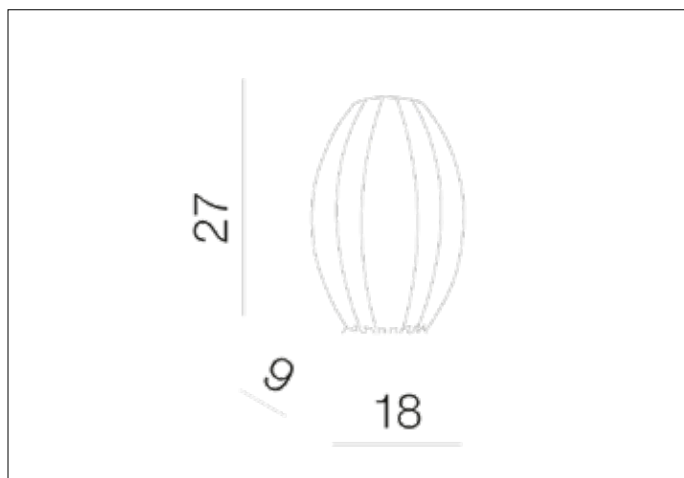

**AZzardo**<sup>®</sup>  
 LIGHTING

ELBA WALL

AZ0092, EAN 5901238400929

**Dimensions** height / width / length [cm] **Product Specifications**

|                 |                 |
|-----------------|-----------------|
| Product         | 27 x 18 x 9     |
| Mounting inlet: | N/A x N/A x N/A |
| Ceiling base:   | N/A x N/A x N/A |
| Shades          | N/A x N/A x N/A |

|                    |                       |
|--------------------|-----------------------|
| Line               | DECORATIVE            |
| Type               | Wall                  |
| Type of track      | N/A                   |
| Colour             | Black / White         |
| Material           | Acryl / Metal / Glass |
| Light source       | 1                     |
| Type of socket     | G9                    |
| Lumens             | N/A                   |
| Kelvins            | N/A                   |
| Beam angle         | N/A                   |
| Dimmable           | N/A                   |
| CCT                | N/A                   |
| RGB                | N/A                   |
| RA                 | N/A                   |
| App remote control | N/A                   |
| Remote control     | N/A                   |
| Voltage            | 230V                  |
| Power              | max LED 20W           |
| Switch location    | N/A                   |
| Protection class   | IP20                  |
| Tilt               | N/A                   |
| Rotation           | N/A                   |

**Shipping info** height / width / length [cm]

|                   |                 |
|-------------------|-----------------|
| BOX 1:            | 15 x 25 x 33    |
| BOX 2:            | N/A x N/A x N/A |
| BOX 3:            | N/A x N/A x N/A |
| Net weight [kg]   | 1               |
| Gross weight [kg] | 1,1             |