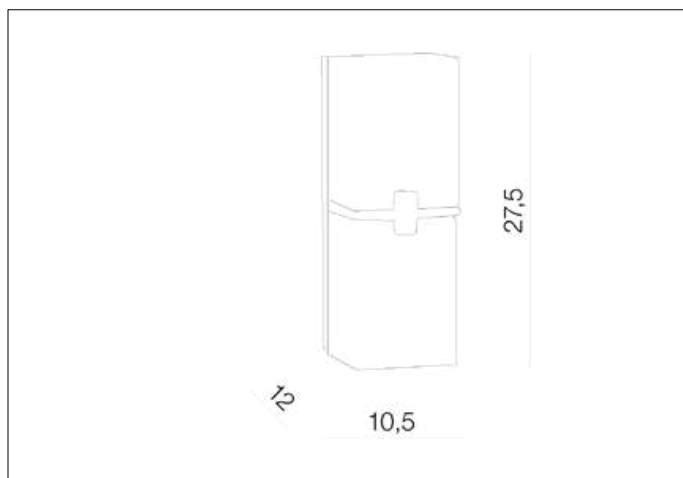

AZzardo[®]
 LIGHTING

 CROSS II
 AZ0085, EAN 5901238400851

Dimensions height / width / length [cm] **Product Specifications**

Product	27,5 x 10,5 x 12
Mounting inlet:	N/A x N/A x N/A
Ceiling base:	N/A x N/A x N/A
Shades	13 x 10 x 10

Line	DECORATIVE
Type	Wall
Type of track	N/A
Colour	White
Material	Glass / Metal
Light source	2
Type of socket	E14
Lumens	N/A
Kelvins	N/A
Beam angle	N/A
Dimmable	N/A
CCT	N/A
RGB	N/A
RA	N/A
App remote control	N/A
Remote control	N/A
Voltage	230V
Power	max LED 40W
Switch location	N/A
Protection class	IP20
Tilt	N/A
Rotation	N/A

Shipping info height / width / length [cm]

BOX 1:	43 x 22 x 15
BOX 2:	N/A x N/A x N/A
BOX 3:	N/A x N/A x N/A
Net weight [kg]	1,6
Gross weight [kg]	1,8

Energy efficiency

Azzardo Sp. z o.o.
 ul. Strzeszyńska 33 60-479 Poznań,
 NIP: 929-185-75-07