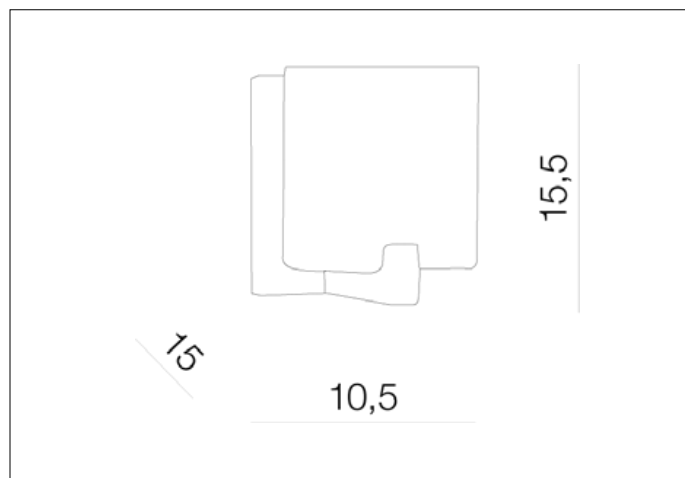

AZzardo[®]
 LIGHTING

CROSS I

AZ0084, EAN 5901238400844

Dimensions height / width / length [cm] **Product Specifications**

Product	15,5 x 10,5 x 15
Mounting inlet:	N/A x N/A x N/A
Ceiling base:	N/A x N/A x N/A
Shades	13 x 10 x 10

Line	DECORATIVE
Type	Wall
Type of track	N/A
Colour	White
Material	Glass / Metal
Light source	1
Type of socket	E14
Lumens	N/A
Kelvins	N/A
Beam angle	N/A
Dimmable	N/A
CCT	N/A
RGB	N/A
RA	N/A
App remote control	N/A
Remote control	N/A
Voltage	230V
Power	max LED 40W
Switch location	N/A
Protection class	IP20
Tilt	N/A
Rotation	N/A

Shipping info height / width / length [cm]

BOX 1:	18 x 17 x 21
BOX 2:	N/A x N/A x N/A
BOX 3:	N/A x N/A x N/A
Net weight [kg]	0,9
Gross weight [kg]	1

Energy efficiency

N/A

Azzardo Sp. z o.o.
 ul. Strzeszyńska 33 60-479 Poznań,
 NIP: 929-185-75-07