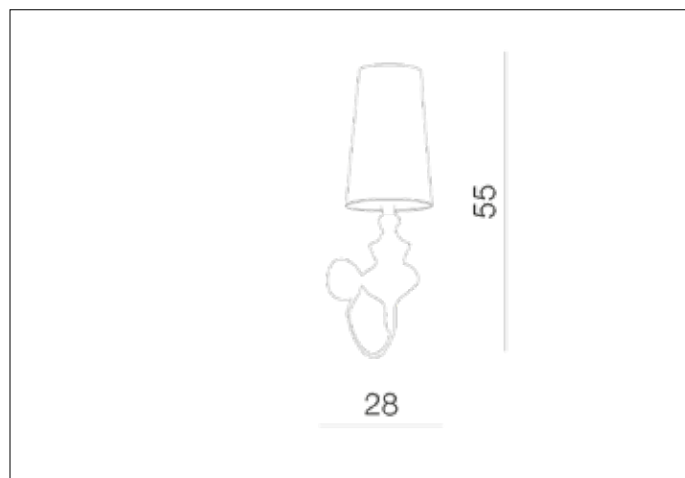

AZzardo[®]
LIGHTING

BAROCO BLACK WALL
AZ0062, EAN 5901238400622

Dimensions height / width / length [cm] Product Specifications

Product	55 x 18 x 28
Mounting inlet:	N/A x N/A x N/A
Ceiling base:	N/A x N/A x N/A
Shades	25 x 18 x N/A

Line	DECORATIVE
Type	Wall
Type of track	N/A
Colour	Black
Material	Metal / Fabric
Light source	1
Type of socket	E14
Lumens	N/A
Kelvins	N/A
Beam angle	N/A
Dimmable	N/A
CCT	N/A
RGB	N/A
RA	N/A
App remote control	N/A
Remote control	N/A
Voltage	230V
Power	max LED 11W
Switch location	N/A
Protection class	IP20
Tilt	N/A
Rotation	N/A

Shipping info height / width / length [cm]

BOX 1:	27 x 37 x 27
BOX 2:	N/A x N/A x N/A
BOX 3:	N/A x N/A x N/A
Net weight [kg]	1,1
Gross weight [kg]	1,35

Energy efficiency

N/A

Azzardo Sp. z o.o.
ul. Strzeszyńska 33 60-479 Poznań,
NIP: 929-185-75-07