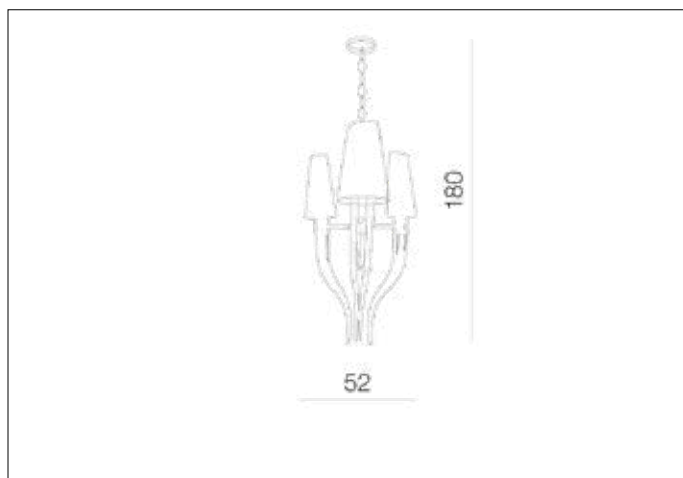

AZzardo[®]
LIGHTING

DIABLO 3 WHITE
AZ0028, EAN 5901238400288

Dimensions height / width / length [cm] Product Specifications

Product	180 x 52 x N/A
Mounting inlet:	N/A x N/A x N/A
Ceiling base:	2,5 x 12 x N/A
Shades	35 ~ 88 x 26 x 16

Line	DECORATIVE
Type	Pendant
Type of track	N/A
Colour	White / Chrome
Material	Metal / Fabric
Light source	6
Type of socket	E14
Lumens	N/A
Kelvins	N/A
Beam angle	N/A
Dimmable	N/A
CCT	N/A
RGB	N/A
RA	N/A
App remote control	N/A
Remote control	N/A
Voltage	230V
Power	max LED 11W
Switch location	N/A
Protection class	IP20
Tilt	N/A
Rotation	N/A

Shipping info height / width / length [cm]

BOX 1:	67 x 49 x 45
BOX 2:	N/A x N/A x N/A
BOX 3:	N/A x N/A x N/A
Net weight [kg]	8
Gross weight [kg]	8,8

Energy efficiency

N/A

Azzardo Sp. z o.o.
ul. Strzeszyńska 33 60-479 Poznań,
NIP: 929-185-75-07