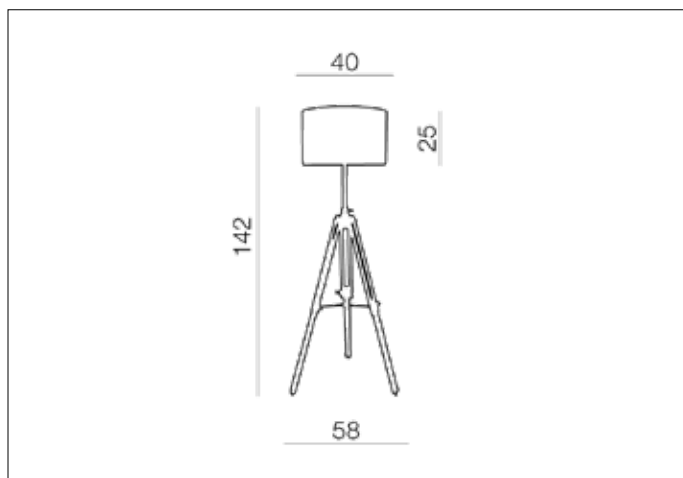

## Dimensions height / width / length [cm] Product Specifications

Product	142 x 58 x N/A
Mounting inlet:	N/A x N/A x N/A
Ceiling base:	N/A x N/A x N/A
Shades	25 x 40 x N/A

Line	DECORATIVE
Type	Floor
Type of track	N/A
Colour	Black / Chrome
Material	Fabric / Wood / Metal
Light source	1
Type of socket	E27
Lumens	N/A
Kelvins	N/A
Beam angle	N/A
Dimmable	N/A
CCT	N/A
RGB	N/A
RA	N/A
App remote control	N/A
Remote control	N/A
Voltage	230V
Power	max LED 60W
Switch location	On the wire
Protection class	IP20
Tilt	N/A
Rotation	N/A

## Shipping info height / width / length [cm]

BOX 1:	15 x 14 x 65
BOX 2:	29 x 42 x 42
BOX 3:	N/A x N/A x N/A
Net weight [kg]	3,2
Gross weight [kg]	3,7