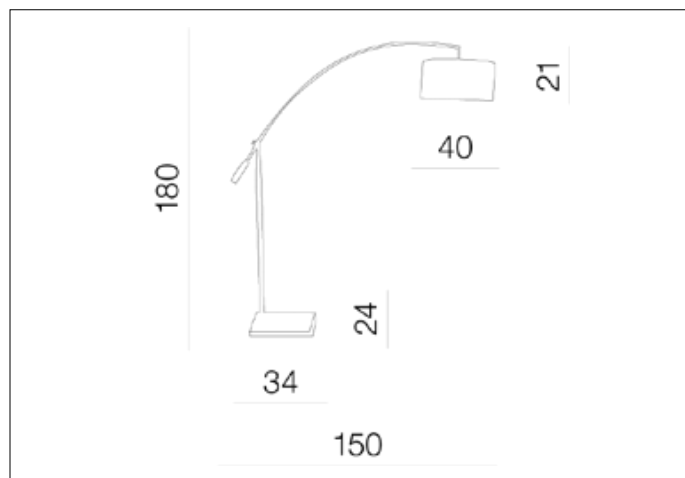

AZzardo[®]
LIGHTING

BIANCA CHROME/BLACK
AZ0006, EAN 5901238400066

Dimensions height / width / length [cm] Product Specifications

Product	175 x 41 x 160
Mounting inlet:	N/A x N/A x N/A
Ceiling base:	N/A x N/A x N/A
Shades	21 x 41 x N/A

Line	DECORATIVE
Type	Floor
Type of track	N/A
Colour	Chrome / Black
Material	Metal / Marble / Fabric
Light source	1
Type of socket	E27
Lumens	N/A
Kelvins	N/A
Beam angle	N/A
Dimmable	N/A
CCT	N/A
RGB	N/A
RA	N/A
App remote control	N/A
Remote control	N/A
Voltage	230V
Power	max LED 60W
Switch location	On the wire
Protection class	IP20
Tilt	90°
Rotation	N/A

Shipping info height / width / length [cm]

BOX 1:	147 x 33 x 9
BOX 2:	24 x 43 x 43
BOX 3:	16 x 45,5 x 34
Net weight [kg]	15,5
Gross weight [kg]	17,1

Energy efficiency

N/A

Azzardo Sp. z o.o.
ul. Strzeszyńska 33 60-479 Poznań,
NIP: 929-185-75-07