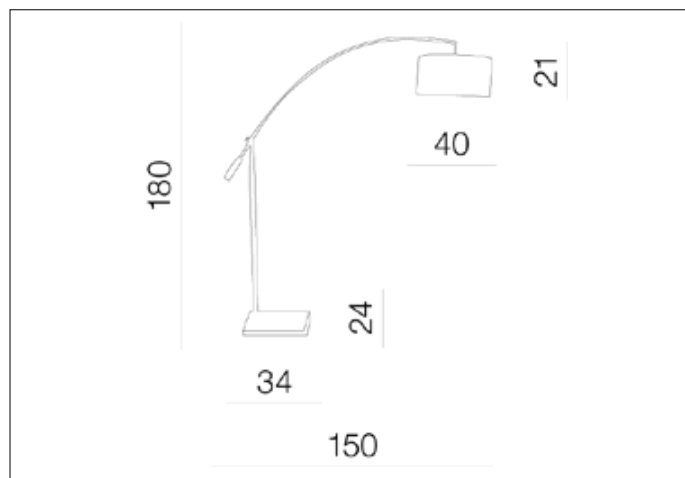

AZzardo[®]
LIGHTING

BIANCA CHROME/WHITE
AZ0005, EAN 5901238400059

Dimensions height / width / length [cm] Product Specifications

Product	175 x 41 x 160
Mounting inlet:	N/A x N/A x N/A
Ceiling base:	N/A x N/A x N/A
Shades	21 x 41 x N/A

Line	DECORATIVE
Type	Floor
Type of track	N/A
Colour	Chrome / White
Material	Metal / Marble / Fabric
Light source	1
Type of socket	E27
Lumens	N/A
Kelvins	N/A
Beam angle	N/A
Dimmable	N/A
CCT	N/A
RGB	N/A
RA	N/A
App remote control	N/A
Remote control	N/A
Voltage	230V
Power	max LED 60W
Switch location	On the wire
Protection class	IP20
Tilt	90°
Rotation	N/A

Shipping info height / width / length [cm]

BOX 1:	147 x 33 x 9
BOX 2:	24 x 43 x 43
BOX 3:	16 x 45,5 x 34
Net weight [kg]	15,5
Gross weight [kg]	17,1

Energy efficiency

Azzardo Sp. z o.o.
ul. Strzeszyńska 33 60-479 Poznań,
NIP: 929-185-75-07