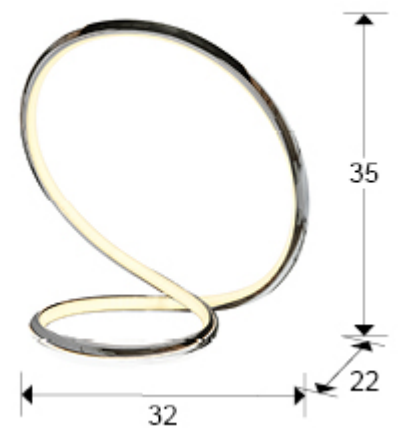

Infito

963060

Table lamps

Table lamp made of aluminium, chrome finish. Opal silicone diffuser. 15W LED. 750 lm. 3000 K. DIMMABLE

GENERAL INFORMATION

Catalogue: i39 Iluminación
Page: 67
EAN Code: 8435435331306
Type: Table lamps
Collection: Infito

SIZES

Sizes: ↔ 35.0 ↓ 32.0 ↗ 22.0 cm
Weight: 0.6 Kg

SIZES WITH PACKAGING

Weight: 1.3 Kg
Volume: 0.0400m³
Sizes: ↔ 39.0 ↓ 39.0 ↗ 26.0 cm

TECHNICAL INFORMATION

IP protection: IP 20
Electric class: Class 3
Maximum power: 15W
Voltage: 24 V
Frequency: 50/60 Hz
Colour temperature: 3,000 K
Average lifespan: 50,000 h
Power factor: >0.95
CRI: >80

DRIVER LED

Make: HOSHINGMEI
Model: HV-018024CGP
Quantity: 1 Units
Dimmable: No
Maximum power: 18W
Frequency: 50-60 Hz
Primary voltage: 220-240 V
Type: Voltaje constante
Secondary voltage: 24 V
Sizes: ↔ 4,4 ↓ 7,0 ↗ 3,0 cm

ADDITIONAL INFORMATION

Material: Aluminium, silicone diffuser
Finish: Chromed, opal