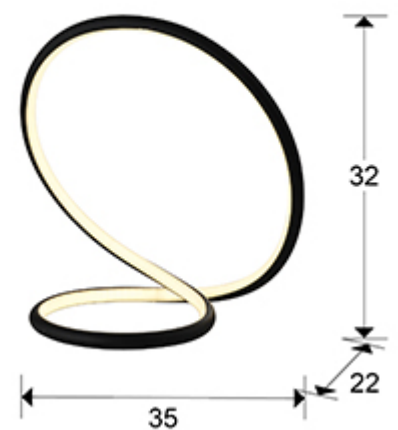

Infito

963053

Recommended product

Table lamps

Table lamp made of aluminum finished in sanded matt black.
Opal silicone diffuser. 15W LED. 750 lm. 3000 K.
DIMMABLE.

GENERAL INFORMATION

Catalogue: i42 Iluminación
Page: 100
EAN Code: 8435435330354
Type: Table lamps
Collection: Infito

SIZES

Sizes: ↔ 35.0 ↓ 32.0 ↗ 22.0 cm
Weight: 0.6 Kg

SIZES WITH PACKAGING

Weight: 1.3 Kg
Volume: 0.0400m³
Sizes: ↔ 39.0 ↓ 39.0 ↗ 26.0 cm

TECHNICAL INFORMATION

IP protection: IP 20
Electric class: Class 3
Maximum power: 15W
Voltage: 24 V
Frequency: 50/60 Hz
Colour temperature: 3,000 K
Average lifespan: 50,000 h
Power factor: >0.95
CRI: >80

DRIVER LED

Make: HOSHINGMEI
Model: HV-018024CGP
Quantity: 1 Units
Dimmable: No
Maximum power: 18W
Frequency: 50-60 Hz
Primary voltage: 220-240 V
Type: Voltaje constante
Secondary voltage: 24 V
Sizes: ↔ 4,4 ↓ 7,0 ↗ 3,0 cm