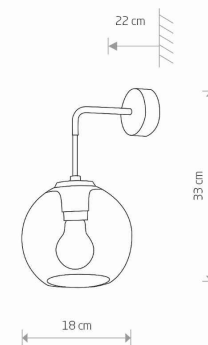

Nowodvorski
LIGHTING

CATALOGUE CARD

LUMINAIRE MODEL

VETRO
9132

CATALOGUE GROUP
COUNTRY OF ORIGIN

—
MADE IN POLAND

LIGHT SOURCE **E27**
LIGHT SOURCES TYPE **Replaceable**
MAXIMUM WATTAGE **25W only LED**
LAMP INCLUDES SOURCE OF LIGHT **No**
NUMBER OF LIGHT SOURCES **1**
IP **IP20**
Interior use

PACKAGE DIMENSIONS (L/W/H) **22cm/21.7cm/26.8cm**

NET/GROSS WEIGHT **0.605kg/0.93kg**

ASSEMBLY METHOD **Bridge**

LEADING/SUPPLEMENTARY COLOR **Smoked,Black**

MATERIALS **Glass,Painted steel**

STYLE **Modern**

ELECTRICAL SECURITY CLASS **I**

POWER SUPPLY **~220-230V/50/60Hz**

DIMENSIONS

5 903139913294