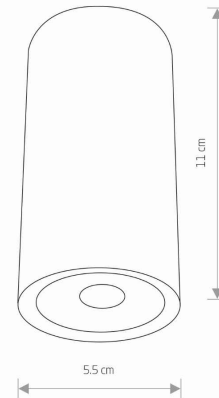

LUMINAIRE MODEL **EDESA LED S 9111** CATALOGUE GROUP **—**
COUNTRY OF ORIGIN **MADE IN P.R.C.**

LIGHT SOURCE **LED**
LIGHT SOURCES TYPE **Integrated**
MAXIMUM WATTAGE **3W**
LAMP INCLUDES SOURCE OF LIGHT **Yes**
IP **IP54**
Exterior use
ENERGY EFFICIENCY CLASS **F**
LIFETIME **10000h**

PACKAGE DIMENSIONS (L/W/H) **6.8cm/6.8cm/13.7cm**

NET/GROSS WEIGHT **0.42kg/0.43kg**

ASSEMBLY METHOD **Direct assembly**

LEADING/SUPPLEMENTARY COLOR **White**

MATERIALS **Painted aluminum, Glass**

STYLE **Modern**

ELECTRICAL SECURITY CLASS **I**

POWER SUPPLY **~220-230V/50/60Hz**

DIMENSIONS

Item No.	POWER	COLOR TEMP	LUMEN	BEAM ANGLE	CRI	IP	LED BRAND	DRIVER BRAND	LIFETIME	WARRANTY
9111	3W	3000K	250lm	30°	≥ 80	IP54	—	—	10000h	—