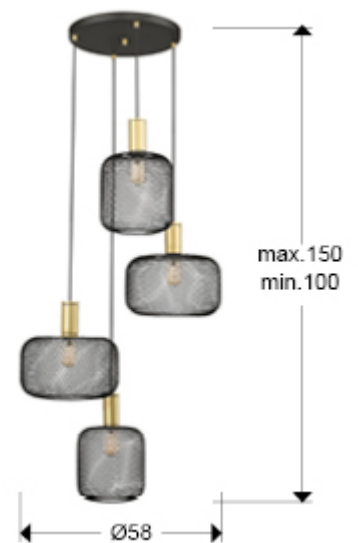

Osiris

910477

Pendants

Round lamp of 4 lights made of metal. Includes 2 designs of metal mesh shades. Matt black and gold paint finish. Sheathed black textile cable.

-This item includes 4 E27 LED 8W. DIMABLE This lamp is supplied with GRAVITY TOGGLES, to improve ceiling fixing.

GENERAL INFORMATION

Catalogue: i42 Iluminación
Page: 59
EAN Code: 8435435335588
Type: Pendants
Collection: Osiris

SIZES

Sizes: Ø 58.0 ↑ 120.0 cm
Height when installed: 100.0/ max. 150.0 cm
Weight: 3.8 Kg

SIZES WITH PACKAGING

Weight: 6.0 Kg
Volume: 0.1220m³
Sizes: ↔ 66.0 ↑ 32.0 ↘ 58.0 cm

TECHNICAL INFORMATION

IP protection: IP 20
Electric class: Class 1
Maximum power: 4x20W
Voltage: 110/220 V
Frequency: 50/60 Hz