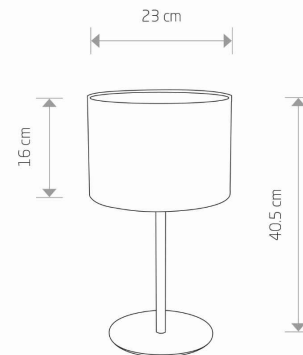

LUMINAIRE MODEL

ALICE
9090

CATALOGUE GROUP
COUNTRY OF ORIGIN

—
MADE IN POLAND

LIGHT SOURCE **E27**
LIGHT SOURCES TYPE **Replaceable**
MAXIMUM WATTAGE **10W only LED**
LAMP INCLUDES SOURCE OF LIGHT **No**
NUMBER OF LIGHT SOURCES **1**
IP **IP20**
Interior use

PACKAGE DIMENSIONS (L/W/H) **36cm/26cm/33cm**
NET/GROSS WEIGHT **1.06kg/1.645kg**
ASSEMBLY METHOD **Free-standing product**
LEADING/SUPPLEMENTARY COLOR **Gray,Black**
SWITCH **Yes**
MATERIALS **Fabric,Painted steel**
STYLE **Modern**
ELECTRICAL SECURITY CLASS **II**
POWER SUPPLY **~220-230V/50/60Hz**

DIMENSIONS

5 903139909099