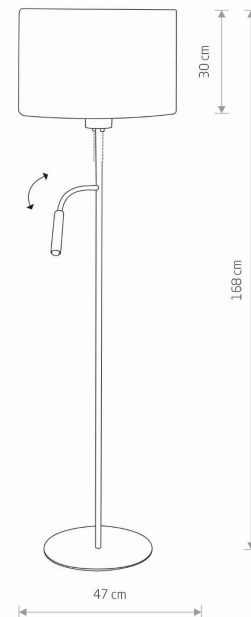

LUMINAIRE MODEL

**HOTEL PLUS
9074**

CATALOGUE GROUP
COUNTRY OF ORIGIN

—
MADE IN POLAND

LIGHT SOURCE **G9; E27**
 LIGHT SOURCES TYPE **Replaceable**
 MAXIMUM WATTAGE **10W only LED, 25W only LED**
 LAMP INCLUDES SOURCE OF LIGHT **No**
 NUMBER OF LIGHT SOURCES **2**
 IP **IP20**
Interior use

PACKAGE DIMENSIONS (L/W/H) **35cm/35cm/3cm**
 NET/GROSS WEIGHT **4.65kg/6.2kg**
 ASSEMBLY METHOD **Free-standing product**
 LEADING/SUPPLEMENTARY COLOR **White, Silver**
 SWITCH **Yes**
 MATERIALS **Fabric, Painted steel, Flexible stem**
 STYLE **Modern**
 ELECTRICAL SECURITY CLASS **I**
 POWER SUPPLY **~220-230V/50/60Hz**

DIMENSIONS

5 903139907491