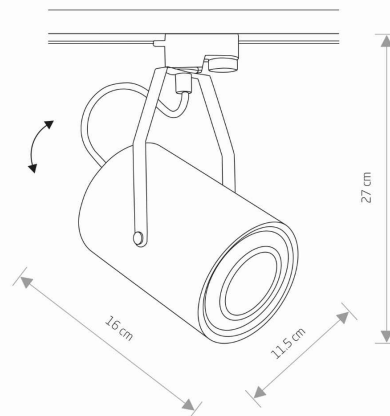

LUMINAIRE MODEL

PROFILE BIT PLUS
9020

CATALOGUE GROUP
COUNTRY OF ORIGIN

—
MADE IN POLAND

LIGHT SOURCE **GU10 ES111**
 LIGHT SOURCES TYPE **Replaceable**
 MAXIMUM WATTAGE **15W only LED**
 LAMP INCLUDES SOURCE OF LIGHT **No**
 NUMBER OF LIGHT SOURCES **1**
 IP **IP20**
Interior use

PACKAGE DIMENSIONS (L/W/H) **17cm/17cm/27,5cm**

NET/GROSS WEIGHT **0,93kg/1,13kg**

ASSEMBLY METHOD **Works with Profile System**

LEADING/SUPPLEMENTARY COLOR **White**

MATERIALS **Painted steel, Plastic PC**

STYLE **Modern**

ELECTRICAL SECURITY CLASS **II**

POWER SUPPLY **~220-230V/50/60Hz**

DIMENSIONS

5 903 13990 2090