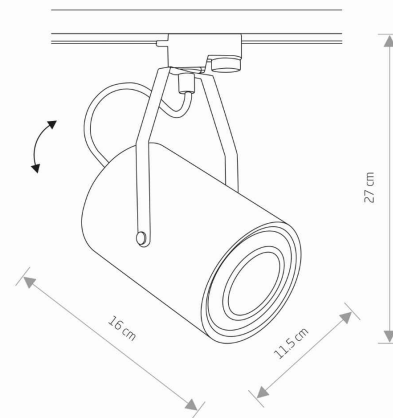

LUMINAIRE MODEL

PROFILE BIT PLUS
9018

CATALOGUE GROUP
COUNTRY OF ORIGIN

—
MADE IN POLAND

LIGHT SOURCE **GU10 ES111**
 LIGHT SOURCES TYPE **Replaceable**
 MAXIMUM WATTAGE **15W only LED**
 LAMP INCLUDES SOURCE OF LIGHT **No**
 NUMBER OF LIGHT SOURCES **1**
 IP **IP20**
Interior use

PACKAGE DIMENSIONS (L/W/H) **17cm/17cm/27,5cm**

NET/GROSS WEIGHT **0,93kg/1,13kg**

ASSEMBLY METHOD **Works with Profile System**

LEADING/SUPPLEMENTARY COLOR **Black**

MATERIALS **Painted steel, Plastic PC**

STYLE **Modern**

ELECTRICAL SECURITY CLASS **II**

POWER SUPPLY **~220-230V/50/60Hz**

DIMENSIONS

5 903139901895