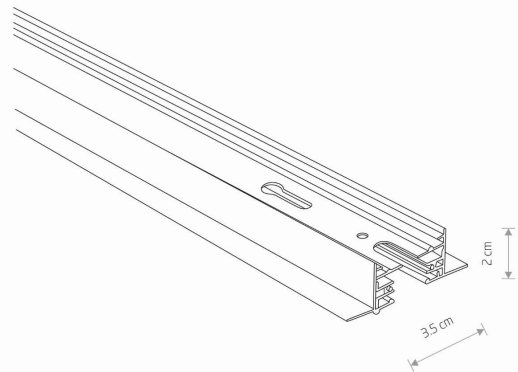

LUMINAIRE MODEL	<b>PROFILE RECESSED TRACK 2 METERS 9015</b>	CATALOGUE GROUP	—
		COUNTRY OF ORIGIN	<b>MADE IN P.R.C.</b>

IP	<b>IP20</b>
	<b>Interior use</b>

PACKAGE DIMENSIONS (L/W/H)	<b>200cm/3.5cm/2cm</b>
NET/GROSS WEIGHT	<b>0.74kg/0.89kg</b>
ASSEMBLY METHOD	<b>Works with Profile System</b>
LEADING/SUPPLEMENTARY COLOR	<b>Black</b>
MATERIALS	<b>Painted aluminum</b>
STYLE	<b>Modern</b>
ELECTRICAL SECURITY CLASS	<b>I</b>
POWER SUPPLY	<b>~220-230V/50/60Hz</b>

**DIMENSIONS**

**Nowodvorski**  
LIGHTING