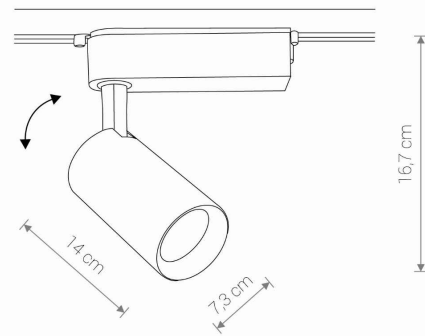

LUMINAIRE MODEL **PROFILE IRIS LED 30W 9009** CATALOGUE GROUP **—**
COUNTRY OF ORIGIN **MADE IN P.R.C.**

LIGHT SOURCE **LED**
LIGHT SOURCES TYPE **Integrated**
MAXIMUM WATTAGE **1x30W**
LAMP INCLUDES SOURCE OF LIGHT **Yes**
IP **IP20**
Interior use
LIFETIME **30000h**

THIS PRODUCT 9009 CONTAINS A LIGHT SOURCE 7915 OF ENERGY EFFICIENCY CLASS: E

PACKAGE DIMENSIONS **14,7cm/14,7cm/6,7cm**
(L/W/H)

NET/GROSS WEIGHT **0,685kg/0,764kg**

ASSEMBLY METHOD **Works with Profile System**

LEADING/SUPPLEMENTARY COLOR **Black**

MATERIALS **Painted aluminum, Plastic PC**

STYLE **Modern**

ELECTRICAL SECURITY CLASS **II**

POWER SUPPLY **~220-230V/50/60Hz**

DIMENSIONS

5 903139900997

Item No.	POWER	COLOR TEMP	LUMEN	BEAM ANGLE	CRI	IP	LED BRAND	DRIVER BRAND	LIFETIME	WARRANTY
9009	1x30W	3000K	2100lm	30°	80	IP20	—	—	30000h	—