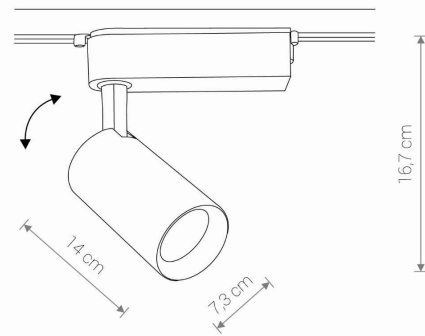

LUMINAIRE MODEL **PROFILE IRIS LED 30W 9008** CATALOGUE GROUP **—**
COUNTRY OF ORIGIN **MADE IN P.R.C.**

LIGHT SOURCE **LED**
LIGHT SOURCES TYPE **Integrated**
MAXIMUM WATTAGE **1x30W**
LAMP INCLUDES SOURCE OF LIGHT **Yes**
IP **IP20**
Interior use
LIFETIME **30000h**

THIS PRODUCT 9008 CONTAINS A LIGHT SOURCE 7915 OF ENERGY EFFICIENCY CLASS: E

PACKAGE DIMENSIONS **14,7cm/14,7cm/6,7cm**
(L/W/H)

NET/GROSS WEIGHT **0,685kg/0,764kg**

ASSEMBLY METHOD **Works with Profile System**

LEADING/SUPPLEMENTARY COLOR **White**

MATERIALS **Painted aluminum, Plastic PC**

STYLE **Modern**

ELECTRICAL SECURITY CLASS **II**

POWER SUPPLY **~220-230V/50/60Hz**

DIMENSIONS

5 903139900898

Item No.	POWER	COLOR TEMP	LUMEN	BEAM ANGLE	CRI	IP	LED BRAND	DRIVER BRAND	LIFETIME	WARRANTY
9008	1x30W	3000K	2300lm	30°	80	IP20	—	—	30000h	—