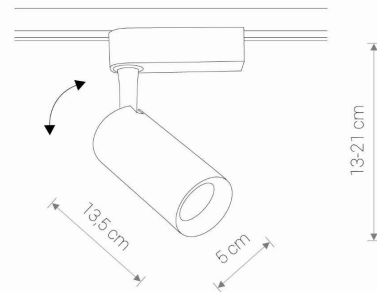

LUMINAIRE MODEL **PROFILE IRIS LED 20W 9007** CATALOGUE GROUP **—**
COUNTRY OF ORIGIN **MADE IN P.R.C.**

LIGHT SOURCE **LED**
LIGHT SOURCES TYPE **Integrated**
MAXIMUM WATTAGE **20W**
LAMP INCLUDES SOURCE OF LIGHT **Yes**
IP **IP20**
Interior use
LIFETIME **30000h**

THIS PRODUCT 9007 CONTAINS A LIGHT SOURCE 7914 OF ENERGY EFFICIENCY CLASS: E

PACKAGE DIMENSIONS **14.7cm/14.7cm/6.7cm**
(L/W/H)

NET/GROSS WEIGHT **0.428kg/0.520kg**

ASSEMBLY METHOD **Works with Profile System**

LEADING/SUPPLEMENTARY COLOR **Black**

MATERIALS **Painted aluminum, Plastic PC**

STYLE **Modern**

ELECTRICAL SECURITY CLASS **II**

POWER SUPPLY **~220-230V/50/60Hz**

DIMENSIONS

5 903139900799

Item No.	POWER	COLOR TEMP	LUMEN	BEAM ANGLE	CRI	IP	LED BRAND	DRIVER BRAND	LIFETIME	WARRANTY
9007	20W	4000K	1500lm	30°	>80	IP20	—	—	30000h	—