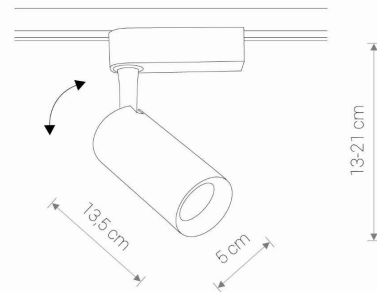

LUMINAIRE MODEL **PROFILE IRIS LED 20W 9005** CATALOGUE GROUP **—**
COUNTRY OF ORIGIN **MADE IN P.R.C.**

LIGHT SOURCE **LED**
LIGHT SOURCES TYPE **Integrated**
MAXIMUM WATTAGE **20W**
LAMP INCLUDES SOURCE OF LIGHT **Yes**
IP **IP20**
Interior use
LIFETIME **30000h**

THIS PRODUCT 9005 CONTAINS A LIGHT SOURCE 7913 OF ENERGY EFFICIENCY CLASS: F

PACKAGE DIMENSIONS **14.7cm/14.7cm/6.7cm**
(L/W/H)

NET/GROSS WEIGHT **0.428kg/0.520kg**

ASSEMBLY METHOD **Works with Profile System**

LEADING/SUPPLEMENTARY COLOR **Black**

MATERIALS **Painted aluminum, Plastic PC**

STYLE **Modern**

ELECTRICAL SECURITY CLASS **II**

POWER SUPPLY **~220-230V/50/60Hz**

DIMENSIONS

5 903139900591

| Item No. | POWER | COLOR TEMP | LUMEN | BEAM ANGLE | CRI | IP | LED BRAND | DRIVER BRAND | LIFETIME | WARRANTY |
|----------|-------|------------|--------|------------|-----|------|-----------|--------------|----------|----------|
| 9005 | 20W | 3000K | 1400lm | 30° | >80 | IP20 | — | — | 30000h | — |