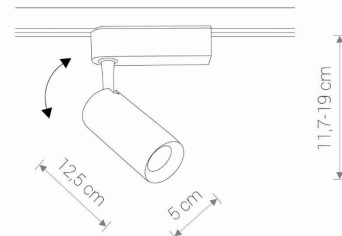

LUMINAIRE MODEL **PROFILE IRIS LED 12W 9003** CATALOGUE GROUP **—**  
COUNTRY OF ORIGIN **MADE IN P.R.C.**

LIGHT SOURCE **LED**  
LIGHT SOURCES TYPE **Integrated**  
MAXIMUM WATTAGE **12W**  
LAMP INCLUDES SOURCE OF LIGHT **Yes**  
IP **IP20**  
**Interior use**  
LIFETIME **30000h**

THIS PRODUCT 9003 CONTAINS A LIGHT SOURCE 7912 OF ENERGY EFFICIENCY CLASS: F

PACKAGE DIMENSIONS **13cm/12.5cm/5.7cm**  
(L/W/H)

NET/GROSS WEIGHT **0.274kg/0.328kg**

ASSEMBLY METHOD **Works with Profile System**

LEADING/SUPPLEMENTARY COLOR **Black**

MATERIALS **Painted aluminum, Plastic PC**

STYLE **Modern**

ELECTRICAL SECURITY CLASS **II**

POWER SUPPLY **~220-230V/50/60Hz**

DIMENSIONS

5 903139900393

Item No.	POWER	COLOR TEMP	LUMEN	BEAM ANGLE	CRI	IP	LED BRAND	DRIVER BRAND	LIFETIME	WARRANTY
9003	12W	4000K	1000lm	30°	>80	IP20	—	—	30000h	—