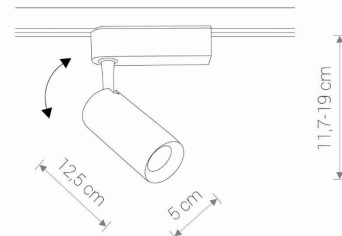

LUMINAIRE MODEL **PROFILE IRIS LED 12W 9002** CATALOGUE GROUP —
COUNTRY OF ORIGIN **MADE IN P.R.C.**

LIGHT SOURCE **LED**
LIGHT SOURCES TYPE **Integrated**
MAXIMUM WATTAGE **12W**
LAMP INCLUDES SOURCE OF LIGHT **Yes**
IP **IP20**
Interior use
LIFETIME **30000h**

THIS PRODUCT 9002 CONTAINS A LIGHT SOURCE 7912 OF ENERGY EFFICIENCY CLASS: E

PACKAGE DIMENSIONS **13cm/12.5cm/5.7cm**
(L/W/H)

NET/GROSS WEIGHT **0.274kg/0.328kg**

ASSEMBLY METHOD **Works with Profile System**

LEADING/SUPPLEMENTARY COLOR **White,Black**

MATERIALS **Painted aluminum,Plastic PC**

STYLE **Modern**

ELECTRICAL SECURITY CLASS **II**

POWER SUPPLY **~220-230V/50/60Hz**

DIMENSIONS

5 903139900294

Item No.	POWER	COLOR TEMP	LUMEN	BEAM ANGLE	CRI	IP	LED BRAND	DRIVER BRAND	LIFETIME	WARRANTY
9002	12W	4000K	1100lm	30°	>80	IP20	—	—	30000h	—