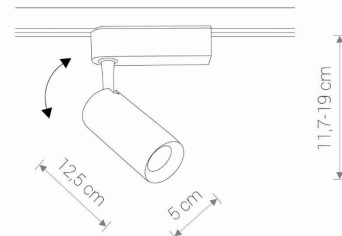

LUMINAIRE MODEL **PROFILE IRIS LED 12W 9001** CATALOGUE GROUP **—**  
COUNTRY OF ORIGIN **MADE IN P.R.C.**

LIGHT SOURCE **LED**  
LIGHT SOURCES TYPE **Integrated**  
MAXIMUM WATTAGE **12W**  
LAMP INCLUDES SOURCE OF LIGHT **Yes**  
IP **IP20**  
**Interior use**  
LIFETIME **30000h**

THIS PRODUCT 9001 CONTAINS A LIGHT SOURCE 7911 OF ENERGY EFFICIENCY CLASS: F

PACKAGE DIMENSIONS **13cm/12.5cm/5.7cm**  
(L/W/H)

NET/GROSS WEIGHT **0.274kg/0.328kg**

ASSEMBLY METHOD **Works with Profile System**

LEADING/SUPPLEMENTARY COLOR **Black**

MATERIALS **Painted aluminum, Plastic PC**

STYLE **Modern**

ELECTRICAL SECURITY CLASS **II**

POWER SUPPLY **~220-230V/50/60Hz**

DIMENSIONS

5 903139900195

Item No.	POWER	COLOR TEMP	LUMEN	BEAM ANGLE	CRI	IP	LED BRAND	DRIVER BRAND	LIFETIME	WARRANTY
9001	12W	3000K	950lm	30°	>80	IP20	—	—	30000h	—