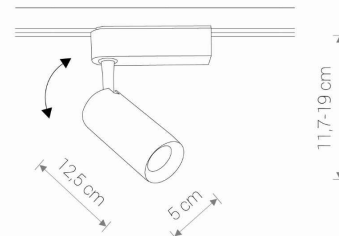

THIS PRODUCT 9000 CONTAINS A LIGHT SOURCE 7911 OF ENERGY EFFICIENCY CLASS: E

PACKAGE DIMENSIONS **13cm/12.5cm/5.7cm**
(L/W/H)

NET/GROSS WEIGHT **0.274kg/0.328kg**

ASSEMBLY METHOD **Works with Profile System**

LEADING/SUPPLEMENTARY COLOR **White,Black**

MATERIALS **Painted aluminum,Plastic PC**

STYLE **Modern**

ELECTRICAL SECURITY CLASS **II**

POWER SUPPLY **~220-230V/50/60Hz**

DIMENSIONS

5 903139900096

Item No.	POWER	COLOR TEMP	LUMEN	BEAM ANGLE	CRI	IP	LED BRAND	DRIVER BRAND	LIFETIME	WARRANTY
9000	12W	3000K	1000lm	30°	>80	IP20	—	—	30000h	—