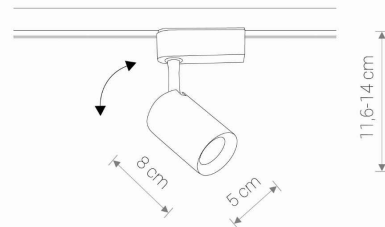

LUMINAIRE MODEL **PROFILE IRIS LED 7W 8998** CATALOGUE GROUP —  
COUNTRY OF ORIGIN **MADE IN P.R.C.**

LIGHT SOURCE **LED**  
LIGHT SOURCES TYPE **Integrated**  
MAXIMUM WATTAGE **7W**  
LAMP INCLUDES SOURCE OF LIGHT **Yes**  
IP **IP20**  
**Interior use**  
LIFETIME **30000h**

THIS PRODUCT 8998 CONTAINS A LIGHT SOURCE 7918 OF ENERGY EFFICIENCY CLASS: F

PACKAGE DIMENSIONS **12.5cm/12.5cm/7cm**  
(L/W/H)

NET/GROSS WEIGHT **0.15kg/0.22kg**

ASSEMBLY METHOD **Works with Profile System**

LEADING/SUPPLEMENTARY COLOR **Black**

MATERIALS **Painted aluminum, Plastic PC**

STYLE **Modern**

ELECTRICAL SECURITY CLASS **II**

POWER SUPPLY **~220-230V/50/60Hz**

DIMENSIONS

5 9 0 3 1 3 9 8 9 9 8 9 5

Item No.	POWER	COLOR TEMP	LUMEN	BEAM ANGLE	CRI	IP	LED BRAND	DRIVER BRAND	LIFETIME	WARRANTY
8998	7W	4000K	550lm	30°	>80	IP20	—	—	30000h	—