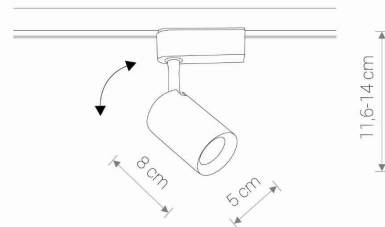

LUMINAIRE MODEL **PROFILE IRIS LED 7W 8996** CATALOGUE GROUP **—**
COUNTRY OF ORIGIN **MADE IN P.R.C.**

LIGHT SOURCE **LED**
LIGHT SOURCES TYPE **Integrated**
MAXIMUM WATTAGE **7W**
LAMP INCLUDES SOURCE OF LIGHT **Yes**
IP **IP20**
Interior use
LIFETIME **30000h**

THIS PRODUCT 8996 CONTAINS A LIGHT SOURCE 7917 OF ENERGY EFFICIENCY CLASS: F

PACKAGE DIMENSIONS **12.5cm/12.5cm/7cm**
(L/W/H)

NET/GROSS WEIGHT **0.15kg/0.22kg**

ASSEMBLY METHOD **Works with Profile System**

LEADING/SUPPLEMENTARY COLOR **Black**

MATERIALS **Painted aluminum, Plastic PC**

STYLE **Modern**

ELECTRICAL SECURITY CLASS **II**

POWER SUPPLY **~220-230V/50/60Hz**

DIMENSIONS

5 903139899697

Item No.	POWER	COLOR TEMP	LUMEN	BEAM ANGLE	CRI	IP	LED BRAND	DRIVER BRAND	LIFETIME	WARRANTY
8996	7W	3000K	530lm	30°	>80	IP20	—	—	30000h	—