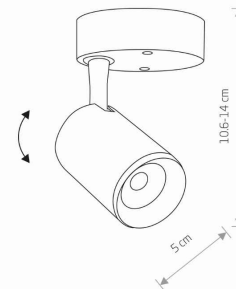

LUMINAIRE MODEL

IRIS LED
8994

CATALOGUE GROUP
COUNTRY OF ORIGIN

—
MADE IN P.R.C.

LIGHT SOURCE **LED**
 LIGHT SOURCES TYPE **Integrated**
 MAXIMUM WATTAGE **7W**
 LAMP INCLUDES SOURCE OF LIGHT **Yes**
 IP **IP20**
Interior use
 LIFETIME **30000h**

THIS PRODUCT 8994 CONTAINS A LIGHT SOURCE 7910 OF ENERGY EFFICIENCY CLASS: F

PACKAGE DIMENSIONS **12.5cm/12.5cm/7cm**
(L/W/H)

NET/GROSS WEIGHT **0.15kg/0.22kg**

ASSEMBLY METHOD **Direct assembly**

LEADING/SUPPLEMENTARY COLOR **Black**

MATERIALS **Painted aluminum, Plastic**

STYLE **Modern**

ELECTRICAL SECURITY CLASS **II**

POWER SUPPLY **~220-230V/50/60Hz**

DIMENSIONS

5 9 0 3 1 3 9 8 9 9 4 9 9

Item No.	POWER	COLOR TEMP	LUMEN	BEAM ANGLE	CRI	IP	LED BRAND	DRIVER BRAND	LIFETIME	WARRANTY
8994	7W	3000K	530lm	30°	≥ 80	IP20	—	—	30000h	—