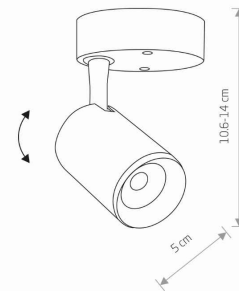

LUMINAIRE MODEL

IRIS LED
8993

CATALOGUE GROUP
COUNTRY OF ORIGIN

—
MADE IN P.R.C.

LIGHT SOURCE **LED**
 LIGHT SOURCES TYPE **Integrated**
 MAXIMUM WATTAGE **7W**
 LAMP INCLUDES SOURCE OF LIGHT **Yes**
 IP **IP20**
Interior use
 LIFETIME **30000h**

THIS PRODUCT 8993 CONTAINS A LIGHT SOURCE 7910 OF ENERGY EFFICIENCY CLASS: F

PACKAGE DIMENSIONS **12.5cm/12.5cm/7cm**
(L/W/H)

NET/GROSS WEIGHT **0.15kg/0.22kg**

ASSEMBLY METHOD **Direct assembly**

LEADING/SUPPLEMENTARY COLOR **White**

MATERIALS **Painted aluminum, Plastic**

STYLE **Modern**

ELECTRICAL SECURITY CLASS **II**

POWER SUPPLY **~220-230V/50/60Hz**

DIMENSIONS

5 9 0 3 1 3 9 8 9 9 3 9 0

Item No.	POWER	COLOR TEMP	LUMEN	BEAM ANGLE	CRI	IP	LED BRAND	DRIVER BRAND	LIFETIME	WARRANTY
8993	7W	3000K	550lm	30°	≥ 80	IP20	—	—	30000h	—