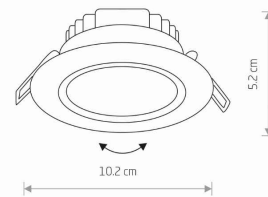

PACKAGE DIMENSIONS (L/W/H) **10.5cm/10.5cm/6.5cm**

NET/GROSS WEIGHT **0.095kg/0.125kg**

ASSEMBLY METHOD **Recessed assembly**

LEADING/SUPPLEMENTARY COLOR **White**

MATERIALS **Plastic PC**

STYLE **Modern**

ELECTRICAL SECURITY CLASS **II**

POWER SUPPLY **~220-230V/50/60Hz**

DIMENSIONS

5 903139899093

CUT OUT

HOLE SHAPE **Round**
 HOLE DIMENSIONS **8.5cm**

Item No.	POWER	COLOR TEMP	LUMEN	BEAM ANGLE	CRI	IP	LED BRAND	DRIVER BRAND	LIFETIME	WARRANTY
8990	5W	4000K	400lm	90°	≥ 80	IP44/20	—	—	20000h	—