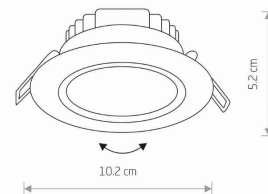

LUMINAIRE MODEL

**EOL LED**  
**8988**

CATALOGUE GROUP  
COUNTRY OF ORIGIN

—  
**MADE IN P.R.C.**

LIGHT SOURCE **LED**  
 LIGHT SOURCES TYPE **Integrated**  
 MAXIMUM WATTAGE **5W**  
 LAMP INCLUDES SOURCE OF LIGHT **Yes**  
 IP **IP44/20**  
**Interior use**  
 ENERGY EFFICIENCY CLASS **G**  
 LIFETIME **20000h**

PACKAGE DIMENSIONS (L/W/H) **10.5cm/10.5cm/6.5cm**

NET/GROSS WEIGHT **0.095kg/0.125kg**

ASSEMBLY METHOD **Recessed assembly**

LEADING/SUPPLEMENTARY COLOR **White**

MATERIALS **Plastic PC**

STYLE **Modern**

ELECTRICAL SECURITY CLASS **II**

POWER SUPPLY **~220-230V/50/60Hz**

DIMENSIONS

CUT OUT

HOLE SHAPE **Round**  
 HOLE DIMENSIONS **8.5cm**

Item No.	POWER	COLOR TEMP	LUMEN	BEAM ANGLE	CRI	IP	LED BRAND	DRIVER BRAND	LIFETIME	WARRANTY
8988	5W	3000K	350lm	90°	≥ 80	IP44/20	—	—	20000h	—