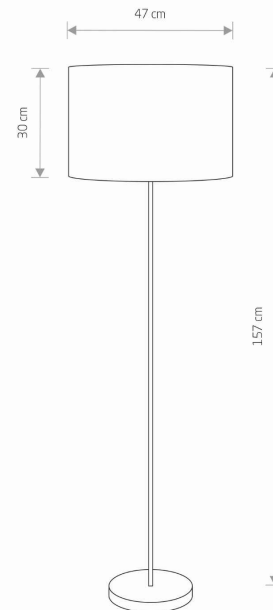

LUMINAIRE MODEL

HOTEL
8981

CATALOGUE GROUP
COUNTRY OF ORIGIN

—
MADE IN POLAND

LIGHT SOURCE **E14**
 LIGHT SOURCES TYPE **Replaceable**
 MAXIMUM WATTAGE **25W only LED**
 LAMP INCLUDES SOURCE OF LIGHT **No**
 NUMBER OF LIGHT SOURCES **1**
 IP **IP20**
Interior use

PACKAGE DIMENSIONS (L/W/H) **64cm/27cm/9cm**
 NET/GROSS WEIGHT **4.54kg/5.81kg**
 ASSEMBLY METHOD **Free-standing product**
 LEADING/SUPPLEMENTARY COLOR **Ecru,Chrome**
 SWITCH **Yes**
 MATERIALS **Fabric,Painted steel**
 STYLE **Modern**
 ELECTRICAL SECURITY CLASS **II**
 POWER SUPPLY **~220-230V/50/60Hz**

DIMENSIONS

5 9 0 3 1 3 9 8 9 8 1 9 5