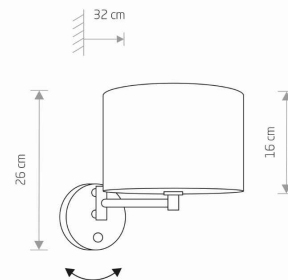

PACKAGE DIMENSIONS (L/W/H) **30cm/24cm/28cm**

NET/GROSS WEIGHT **0.6kg/0.85kg**

ASSEMBLY METHOD **Bridge**

LEADING/SUPPLEMENTARY COLOR **Ecru,Chrome**

SWITCH **Yes**

MATERIALS **Fabric,Chrome plated steel**

STYLE **Modern**

ELECTRICAL SECURITY CLASS **I**

POWER SUPPLY **~220-230V/50/60Hz**

DIMENSIONS

5 903139898096