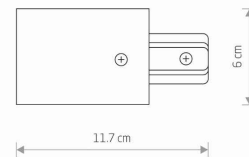

Nowodvorski
LIGHTING

CATALOGUE CARD

LUMINAIRE MODEL **PROFILE RECESSED POWER END CAP**
8972

CATALOGUE GROUP
COUNTRY OF ORIGIN

—
MADE IN P.R.C.

IP **IP20**
Interior use

PACKAGE DIMENSIONS (L/W/H) **11cm/3.5cm/2cm**

NET/GROSS WEIGHT **0.07kg/0.075kg**

ASSEMBLY METHOD **Works with Profile System**

LEADING/SUPPLEMENTARY COLOR **White**

MATERIALS **Plastic PC, Steel, Copper**

ELECTRICAL SECURITY CLASS **I**

POWER SUPPLY **~220-230V/50/60Hz**

5 9 0 3 1 3 9 8 9 7 2 9 7

DIMENSIONS

Nowodvorski
LIGHTING

CATALOGUE CARD