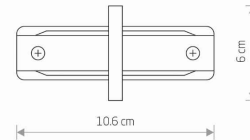

Nowodvorski
LIGHTING

CATALOGUE CARD

LUMINAIRE MODEL **PROFILE RECESSED STRAIGHT CONNECTOR 8967**

CATALOGUE GROUP —
COUNTRY OF ORIGIN **MADE IN P.R.C.**

IP **IP20**
Interior use

PACKAGE DIMENSIONS (L/W/H) **8cm/3,5cm/2cm**

NET/GROSS WEIGHT **0.04kg/0.045kg**

ASSEMBLY METHOD **Works with Profile System**

LEADING/SUPPLEMENTARY COLOR **White**

MATERIALS **Plastic PC, Steel, Copper**

ELECTRICAL SECURITY CLASS **I**

POWER SUPPLY **~220-230V/50/60Hz**

5 903139896795

DIMENSIONS

Nowodvorski
LIGHTING

CATALOGUE CARD