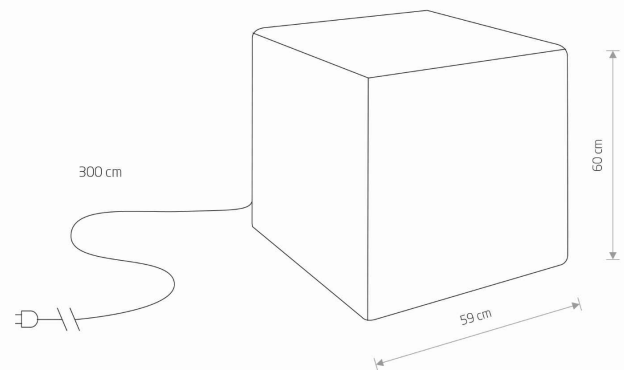

LUMINAIRE MODEL

CUMULUS CUBE L
8965

CATALOGUE GROUP
COUNTRY OF ORIGIN

—
MADE IN POLAND

LIGHT SOURCE **E27**
LIGHT SOURCES TYPE **Replaceable**
MAXIMUM WATTAGE **25W only LED**
LAMP INCLUDES SOURCE OF LIGHT **No**
NUMBER OF LIGHT SOURCES **1**
IP **IP44**
Exterior use

PACKAGE DIMENSIONS (L/W/H) **60cm/60cm/63cm**

NET/GROSS WEIGHT **10.195kg/11.32kg**

ASSEMBLY METHOD **Free-standing/Pin for ground/Sheet metal for hard base**

LEADING/SUPPLEMENTARY COLOR **White**

MATERIALS **Plastic PE**

STYLE **Modern**

ELECTRICAL SECURITY CLASS **II**

POWER SUPPLY **~220-230V/50/60Hz**

DIMENSIONS

5 9 0 3 1 3 9 8 9 6 5 9 7